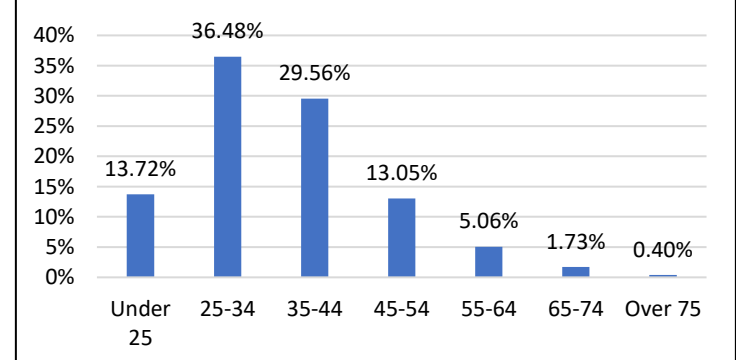

Pretrial Services Weekly Report

Electronic Monitoring Population Demographics 12/22/2023

Curfew Only population:	872
Bischof Law Only population:	687
Cases with Curfew and Bischof Law Supervision*	64

Curfew

Bischof Law

Race Distribution

Race Distribution

Age Distribution

Age Distribution

* 64 individuals are supervised under Curfew and Bischof Law. These individuals are reflected in both the Curfew and Bischof Law graphs