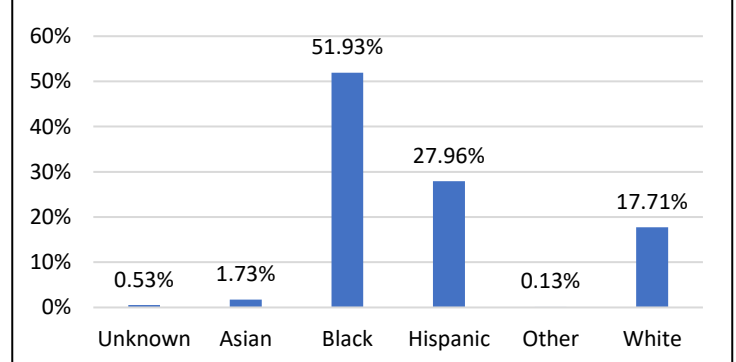

Pretrial Services Weekly Report

Electronic Monitoring Population Demographics 12/22/2023

Curfew Only population:	872
Bischof Law Only population:	687
Cases with Curfew and Bischof Law Supervision*	64

Curfew

Bischof Law

Race Distribution

Race Distribution

Age Distribution

Age Distribution

* 64 individuals are supervised under Curfew and Bischof Law. These individuals are reflected in both the Curfew and Bischof Law graphs