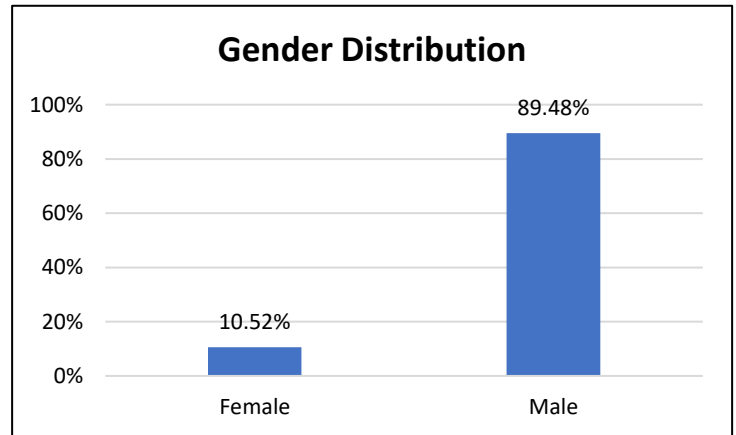

Pretrial Services Weekly Report

Electronic Monitoring Population Demographics 12/22/2023

Curfew Only population:	872
Bischof Law Only population:	687
Cases with Curfew and Bischof Law Supervision*	64

Curfew

Bischof Law

Race Distribution

Race Distribution

Age Distribution

Age Distribution

* 64 individuals are supervised under Curfew and Bischof Law. These individuals are reflected in both the Curfew and Bischof Law graphs