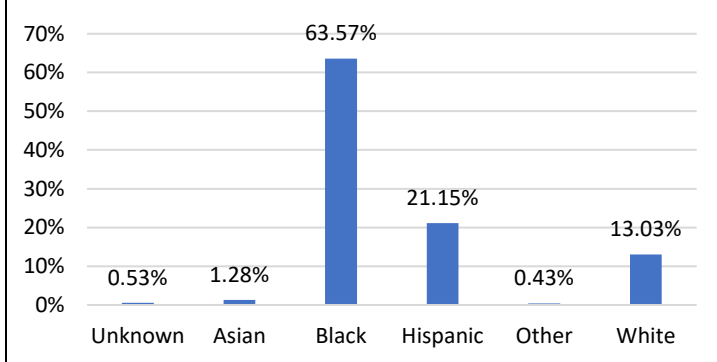

Pretrial Services Weekly Report

Electronic Monitoring Population Demographics 12/22/2023

Curfew Only population:	872
Bischof Law Only population:	687
Cases with Curfew and Bischof Law Supervision*	64

Curfew

Bischof Law

Race Distribution

Race Distribution

Age Distribution

Age Distribution

* 64 individuals are supervised under Curfew and Bischof Law. These individuals are reflected in both the Curfew and Bischof Law graphs