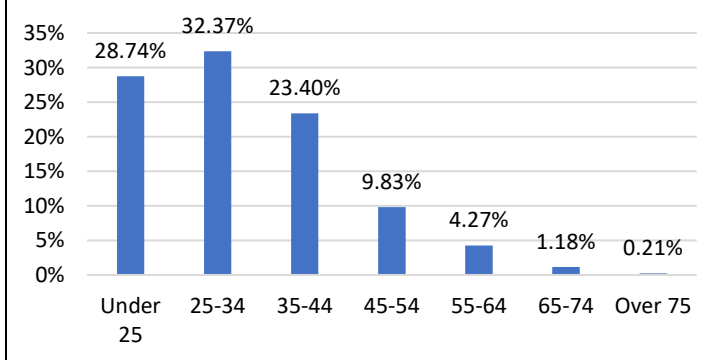

Pretrial Services Weekly Report

Electronic Monitoring Population Demographics 12/22/2023

Curfew Only population:	872
Bischof Law Only population:	687
Cases with Curfew and Bischof Law Supervision*	64

Curfew

Bischof Law

Race Distribution

Race Distribution

Age Distribution

Age Distribution

* 64 individuals are supervised under Curfew and Bischof Law. These individuals are reflected in both the Curfew and Bischof Law graphs