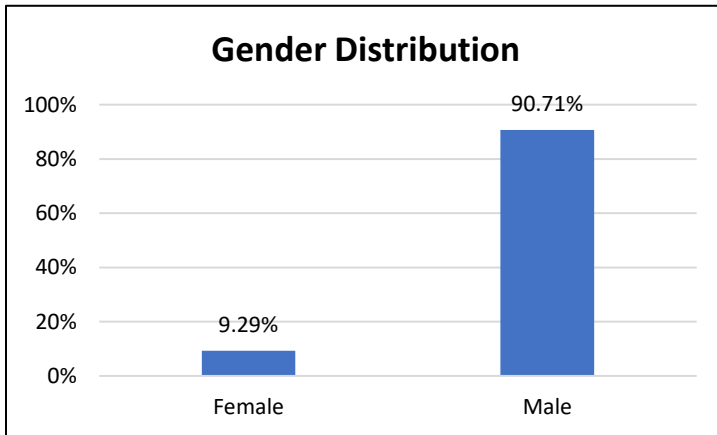

Pretrial Services Weekly Report

Electronic Monitoring Population Demographics 12/22/2023

Curfew Only population:	872
Bischof Law Only population:	687
Cases with Curfew and Bischof Law Supervision*	64

Curfew

Bischof Law

Race Distribution

Race Distribution

Age Distribution

Age Distribution

* 64 individuals are supervised under Curfew and Bischof Law. These individuals are reflected in both the Curfew and Bischof Law graphs